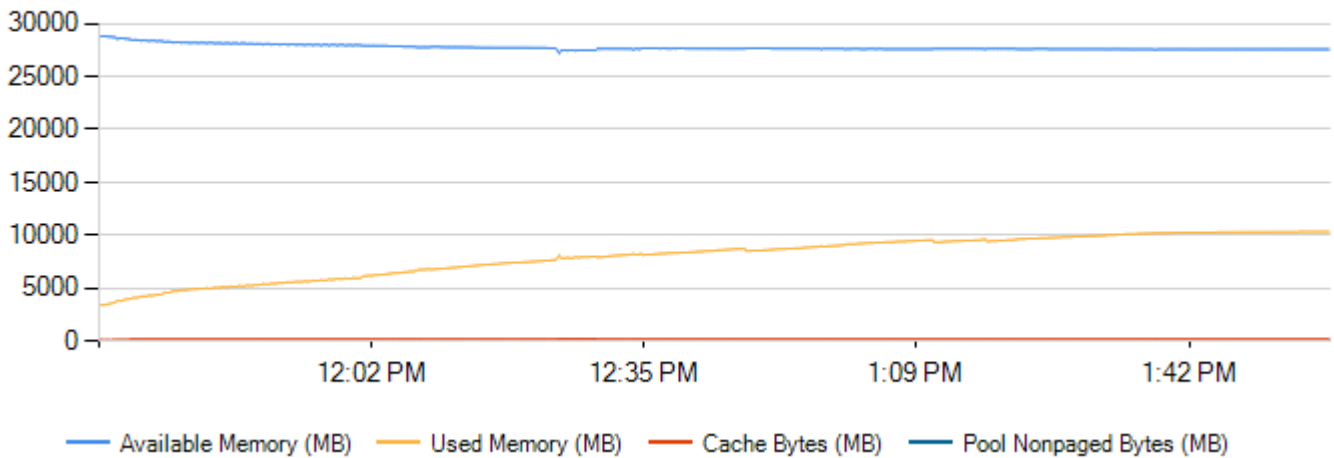

Physical Memory Statistics

Counter	Minimum	Maximum	Average
Avail Memory	27188.04	28794.32	27747.68
Used Memory	3443.79	10354.64	8066.18
Cache Bytes (MB)	144.7	267.21	209.48
Pool Nonpaged Bytes (MB)	63.24	75.11	73.36