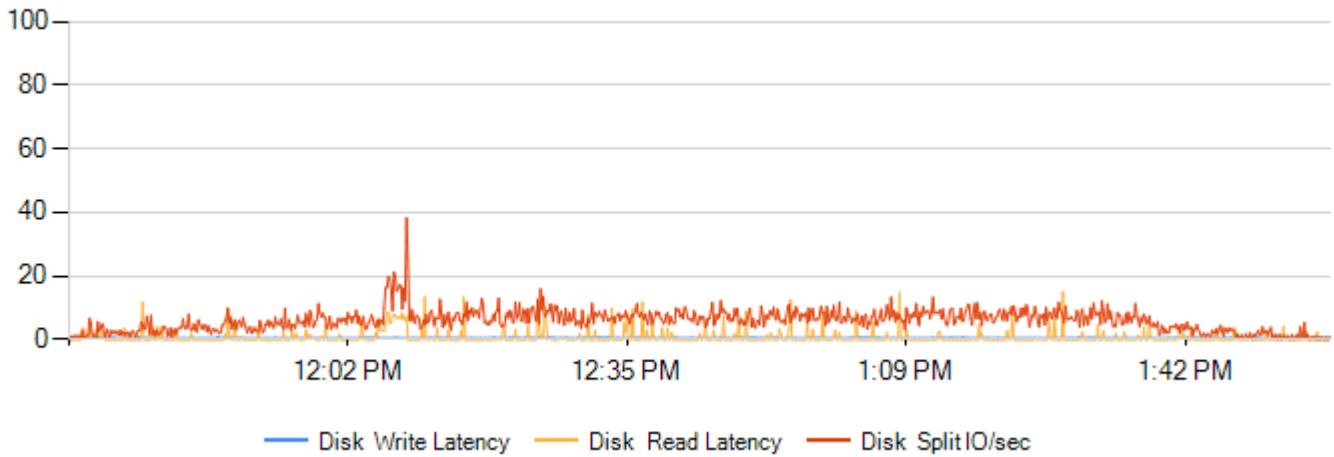

Disk Throughput

Counter	Minimum	Maximum	Average
Disk Read Mb/s	0	6.68	0.1
Disk Write Mb/s	0	17.4	0.94

Disk Queue Length

Counter	Minimum	Maximum	Average
Disk Current DQL	0	2	0.06
Disk Avg DQL	0	1.06	0.08

Disk Latency (milliseconds) and Fragmentation