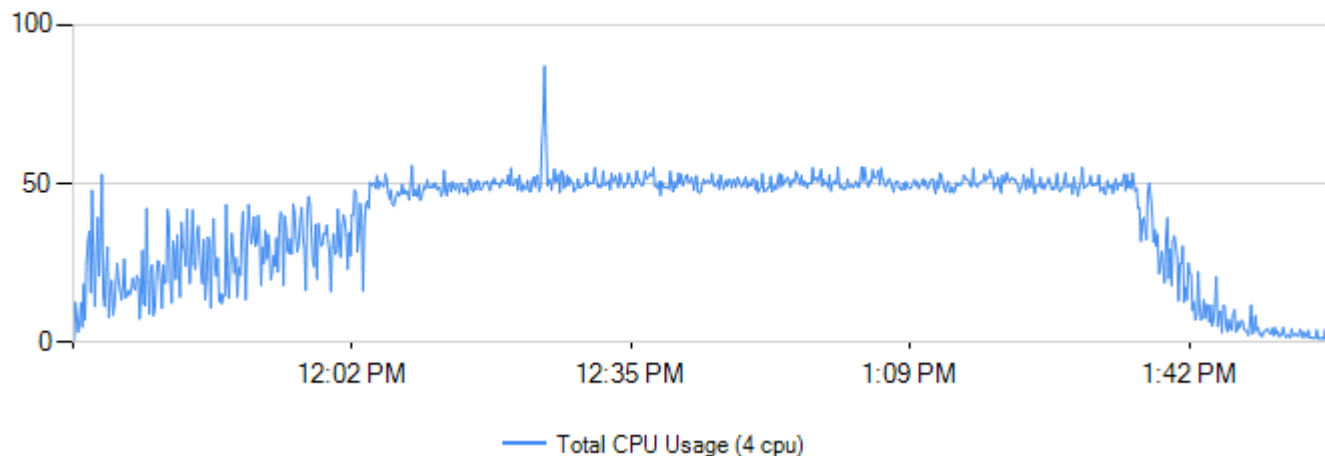

Processor % Usage

Counter	Minimum	Maximum	Average
Total CPU Usage	0	86.93	38.62