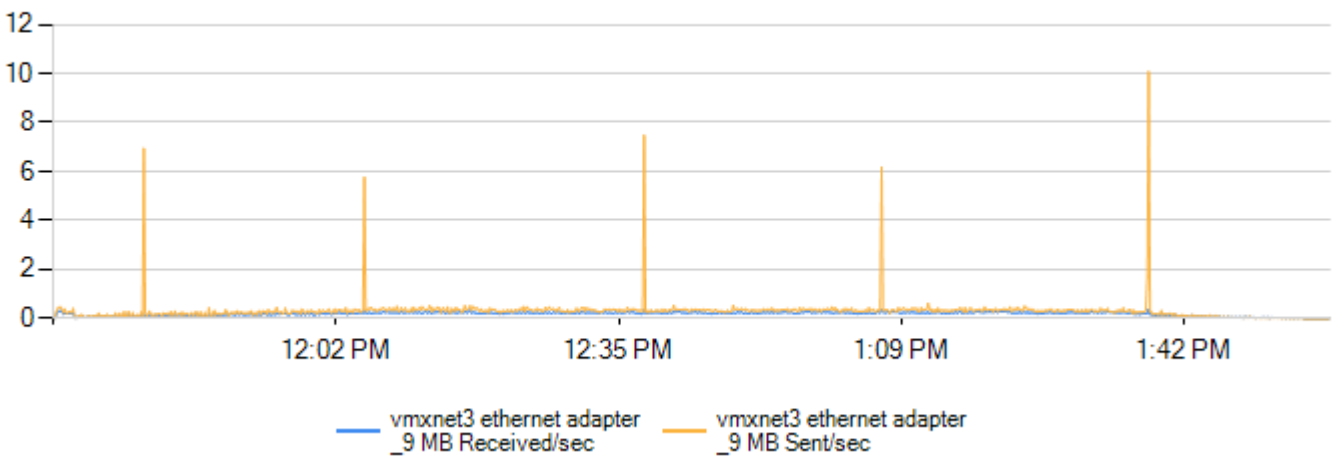

Network Statistics

Counter	Minimum	Maximum	Average
NIC 0 Received Mb/sec	0	0.37	0.19
NIC 0 Sent Mb/sec	0	10.07	0.31
Total Received Mb/sec	0	0.37	0.19
Total Sent Mb/sec	0	10.07	0.31