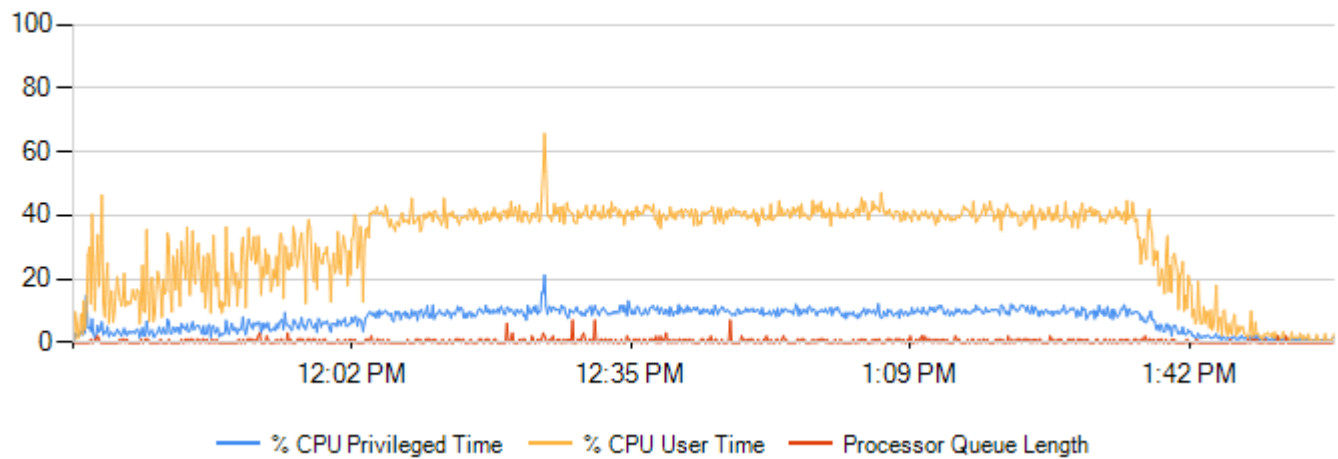

Paging Stats

Counter	Minimum	Maximum	Average
Pages/sec	0	1710.87	26.04
Page Reads/sec	0	1163.44	8.72
Page Writes/sec	0	0	0

CPU Stats and Pagefile Usage

Counter	Minimum	Maximum	Average
% CPU Privileged Time	0	21.22	7.4
% CPU User Time	0	65.72	31.21
Processor Queue Length	0	7	0.43