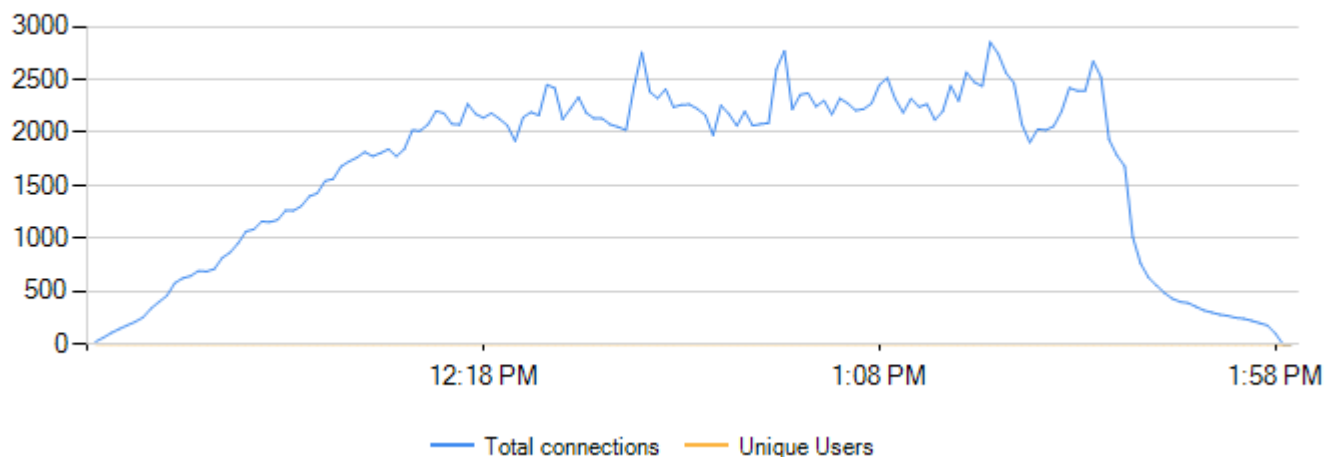

# Tableau Data Server Performance Stats

Stats from 11/30/2012 11:28:00 to 11/30/2012 14:00:02

## Number of Connections

Counter	Minimum	Maximum	Average
<b>App Connections</b>	0	2853	1658.56578947368
<b>Unique Users</b>	0	4	2.96052631578947