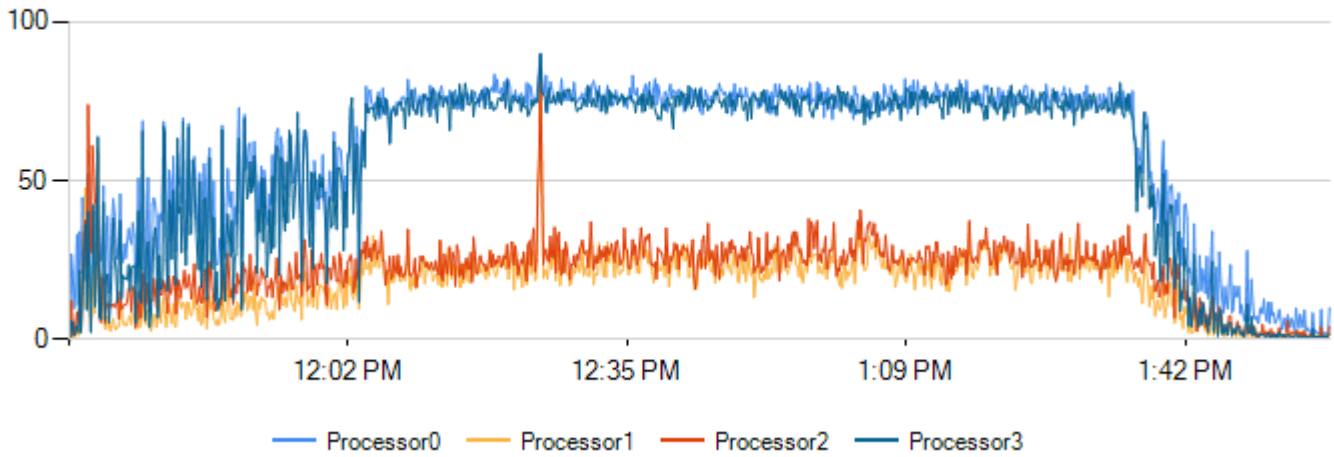

Individual Processor % Usage

Counter	Minimum	Maximum	Average
Processor 0	0	89.55	59.73
Processor 1	0	83.46	17.58
Processor 2	0	84.87	21.62
Processor 3	0	89.86	55.57
ALL	0	89.86	38.62