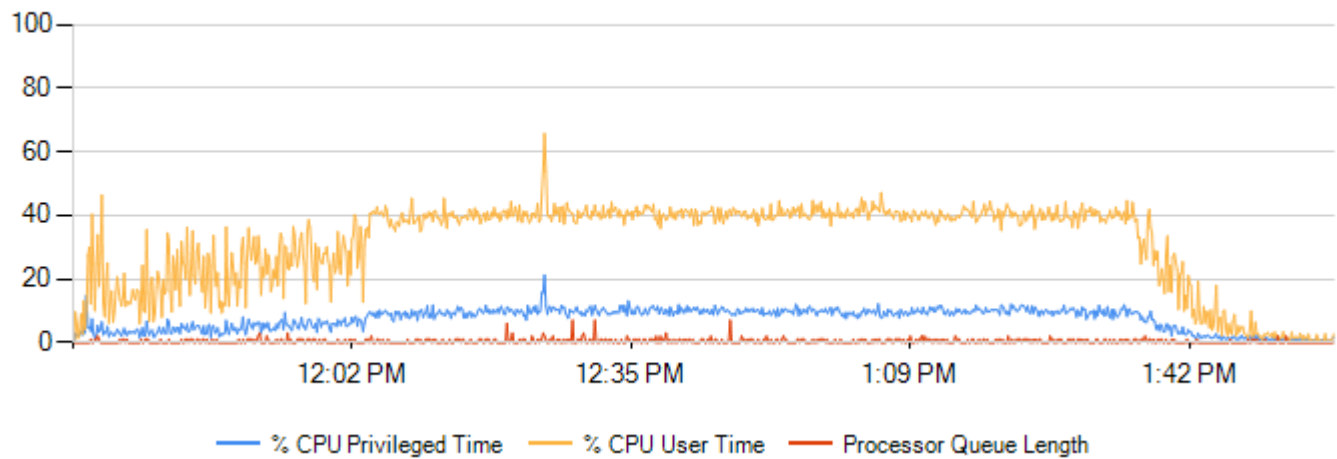

## CPU Stats and Pagefile Usage

Counter	Minimum	Maximum	Average
% CPU Privileged Time	0	21.22	7.4
% CPU User Time	0	65.72	31.21
Processor Queue Length	0	7	0.43