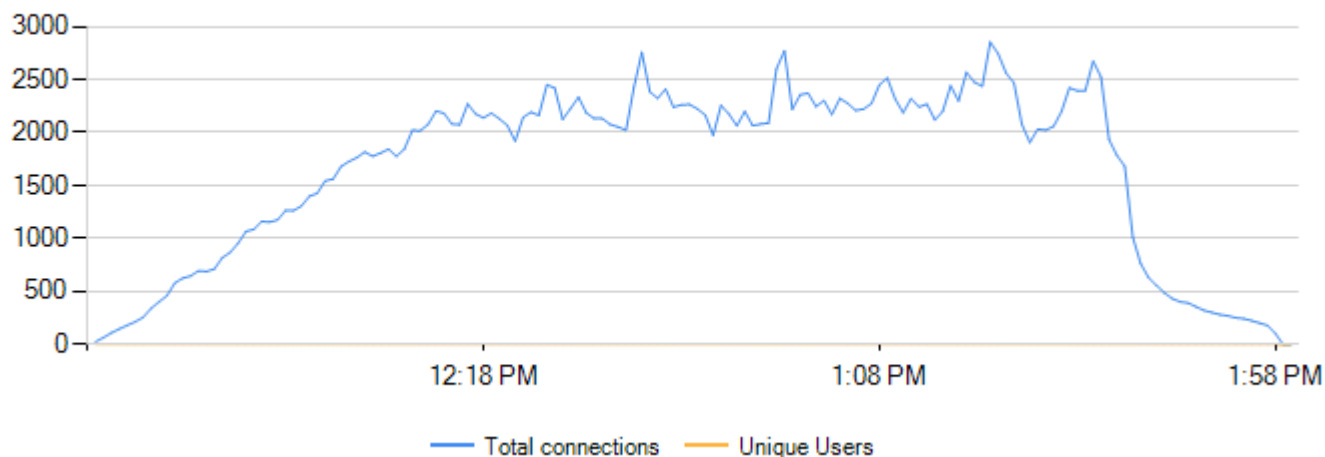

Tableau Data Server Performance Stats

Stats from 11/30/2012 11:28:00 to 11/30/2012 14:00:02

Number of Connections

Counter	Minimum	Maximum	Average
App Connections	0	2853	1658.56578947368
Unique Users	0	4	2.96052631578947

Processor % Usage

Counter	Minimum	Maximum	Average
Total CPU Usage	0	86.93	38.62

Individual Processor % Usage

Counter	Minimum	Maximum	Average
Processor 0	0	89.55	59.73
Processor 1	0	83.46	17.58
Processor 2	0	84.87	21.62
Processor 3	0	89.86	55.57
ALL	0	89.86	38.62