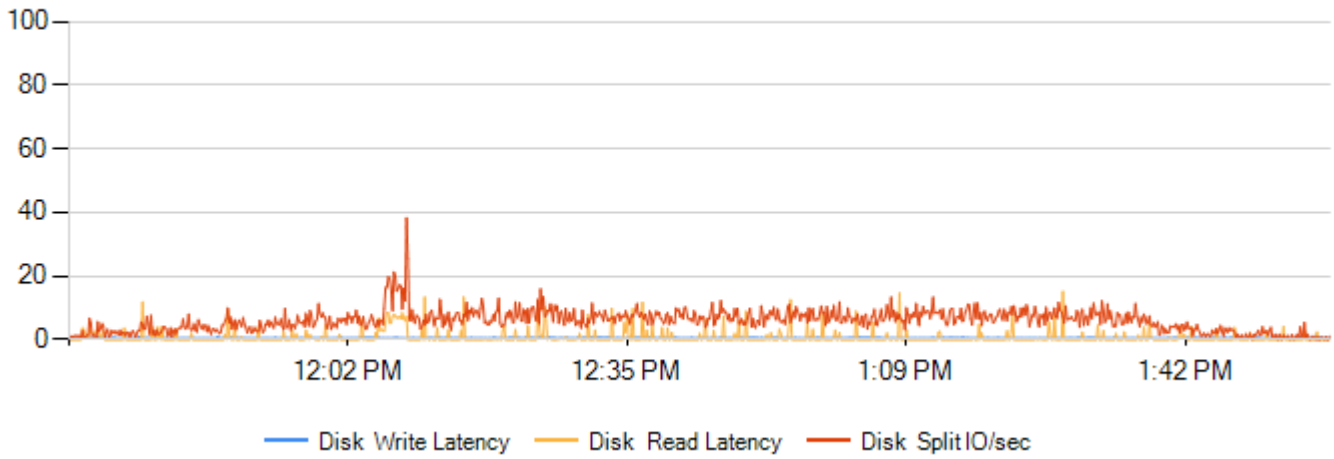

Disk Latency (milliseconds) and Fragmentation

Counter	Minimum	Maximum	Average
Total Disk Avg Write (ms)	0	1.3	0.48
Total Disk Avg Read (ms)	0	15.1	0.72
Total Disk Split IO/sec	0	38.26	5.97