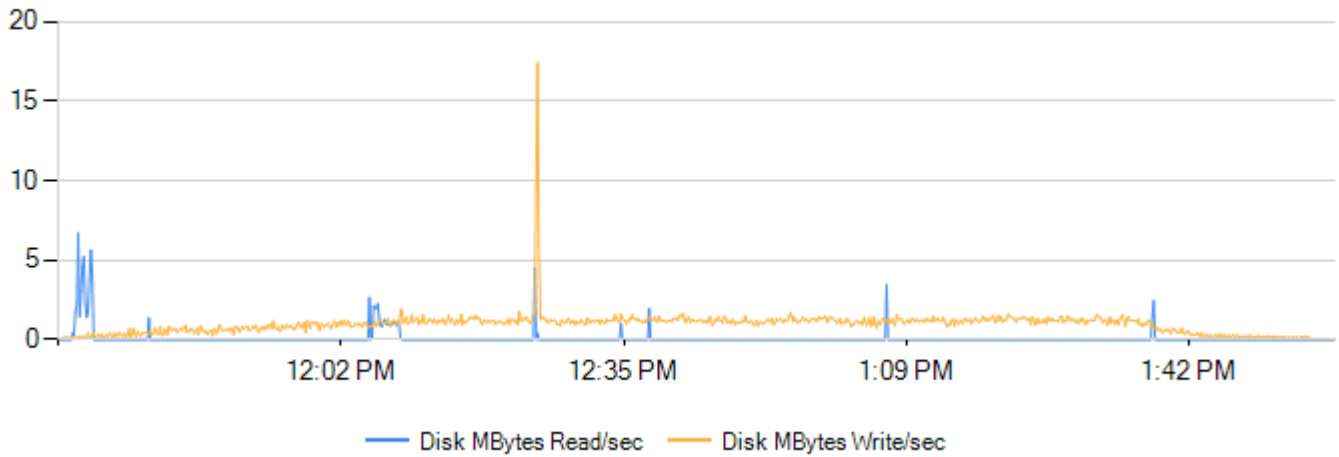

Disk Throughput

Counter	Minimum	Maximum	Average
Disk Read Mb/s	0	6.68	0.1
Disk Write Mb/s	0	17.4	0.94