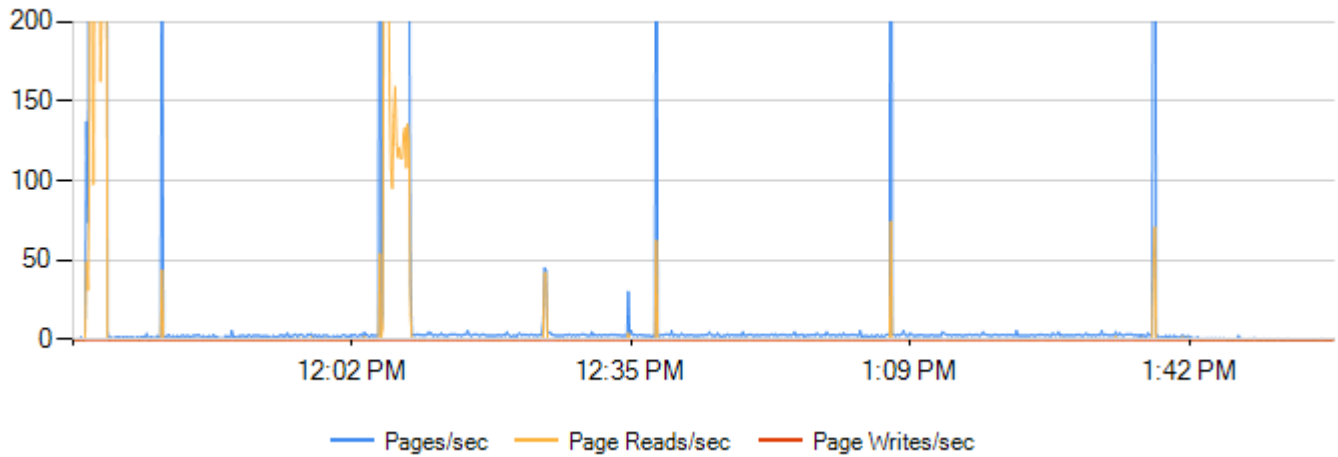

Paging Stats

Counter	Minimum	Maximum	Average
Pages/sec	0	1710.87	26.04
Page Reads/sec	0	1163.44	8.72
Page Writes/sec	0	0	0