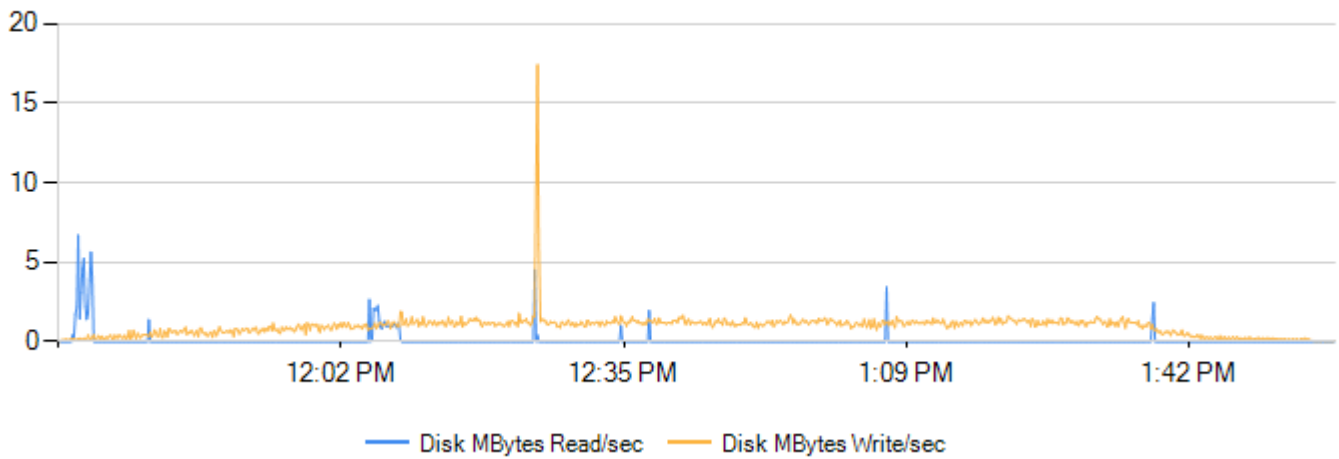

Disk Throughput

Counter	Minimum	Maximum	Average
Disk Read Mb/s	0	6.68	0.1
Disk Write Mb/s	0	17.4	0.94