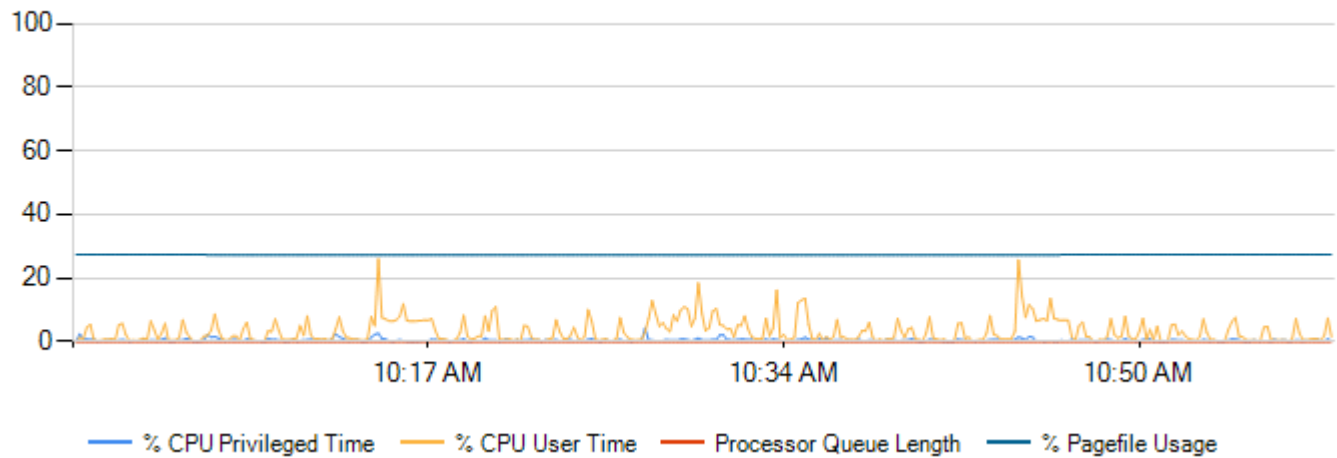

Paging Stats

Counter	Minimum	Maximum	Average
Pages/sec	0	1263.13	52.99
Page Reads/sec	0	635.36	11.08
Page Writes/sec	0	0.9	0

CPU Stats and Pagefile Usage

Counter	Minimum	Maximum	Average
% CPU Privileged Time	0	4.28	0.45
% CPU User Time	0	25.93	3.22
Processor Queue Length	0	0	0
% Page File Usage	27.12	27.34	27.2