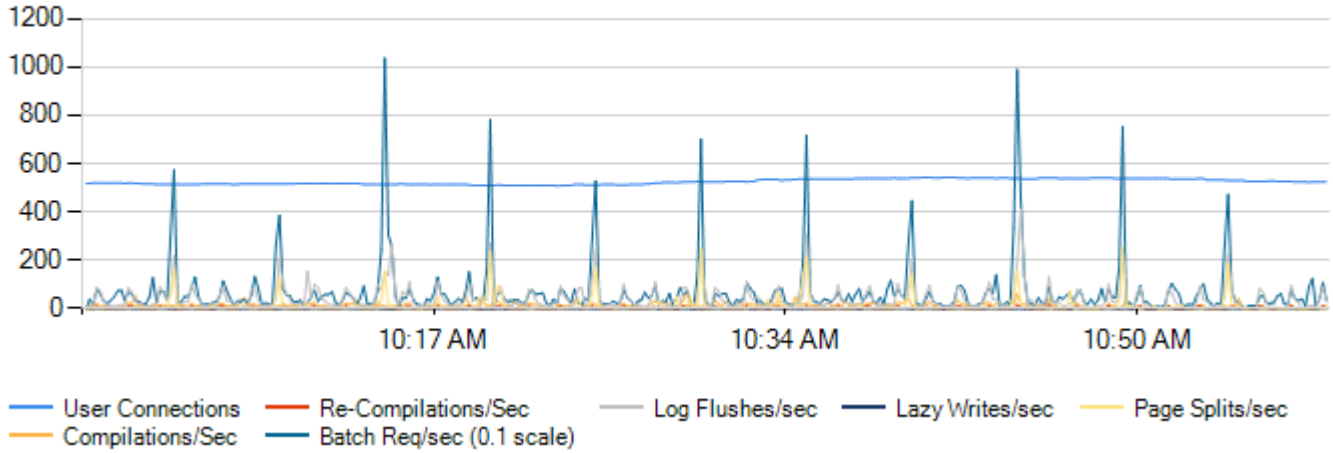

SQLServer Performance Stats

Stats from 01/21/2013 10:01:00 to 01/21/2013 10:59:50

SQL Server Usage

Counter	Minimum	Maximum	Average
SQL User Connections	507	542	524.64
SQL Compilations/Sec	0	65.2	13.13
SQL Re-Compilations/Sec	0	16.8	2.01
SQL Batch Requests/sec	0	10359.71	705.64
SQL Log Flashes/sec	0	409.98	41.17
SQL Lazy Writes/sec	0	0.3	0
SQL Page Splits/sec	0	250.58	11.29