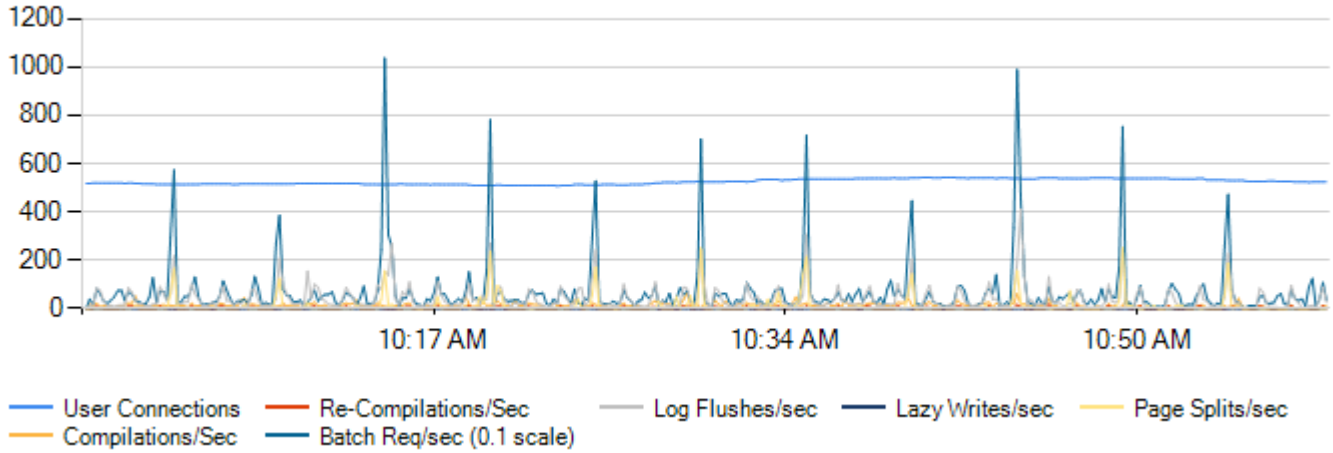

## SQL Server Usage

Counter	Minimum	Maximum	Average
SQL User Connections	507	542	524.64
SQL Compilations/Sec	0	65.2	13.13
SQL Re-Compilations/Sec	0	16.8	2.01
SQL Batch Requests/sec	0	10359.71	705.64
SQL Log Flushes/sec	0	409.98	41.17
SQL Lazy Writes/sec	0	0.3	0
SQL Page Splits/sec	0	250.58	11.29