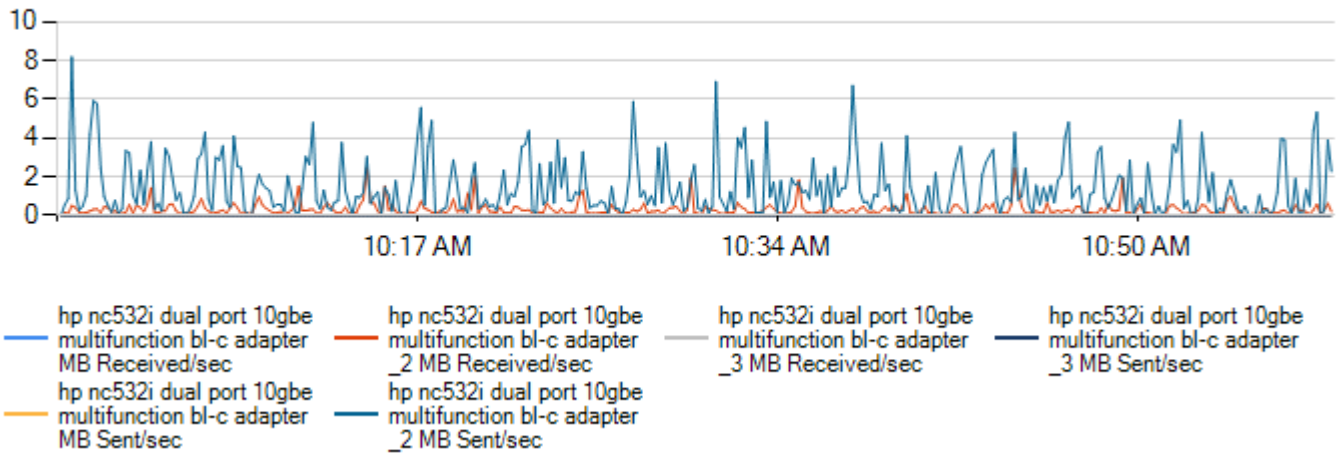

Network Statistics

Counter	Minimum	Maximum	Average
NIC 0 Received Mb/sec	0	0.01	0.01
NIC 0 Sent Mb/sec	0	0	0
NIC 1 Received Mb/sec	0	2.48	0.3
NIC 1 Sent Mb/sec	0	8.17	1.44
NIC 2 Received Mb/sec	0	0	0
NIC 2 Sent Mb/sec	0	0	0
Total Received Mb/sec	0	2.48	0.1
Total Sent Mb/sec	0	8.17	0.48