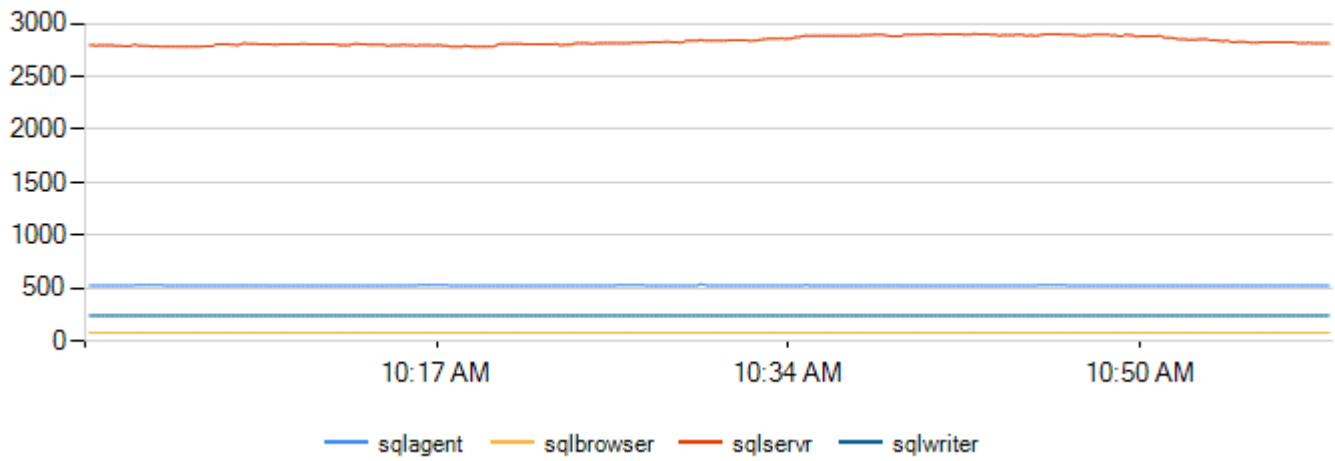

Services Handle Count

Service	Minimum	Maximum	Average
sqlagent	527	543	528.01
sqlbrowser	84	84	84
sqlservr	2779	2905	2834.98
sqlwriter	245	245	245