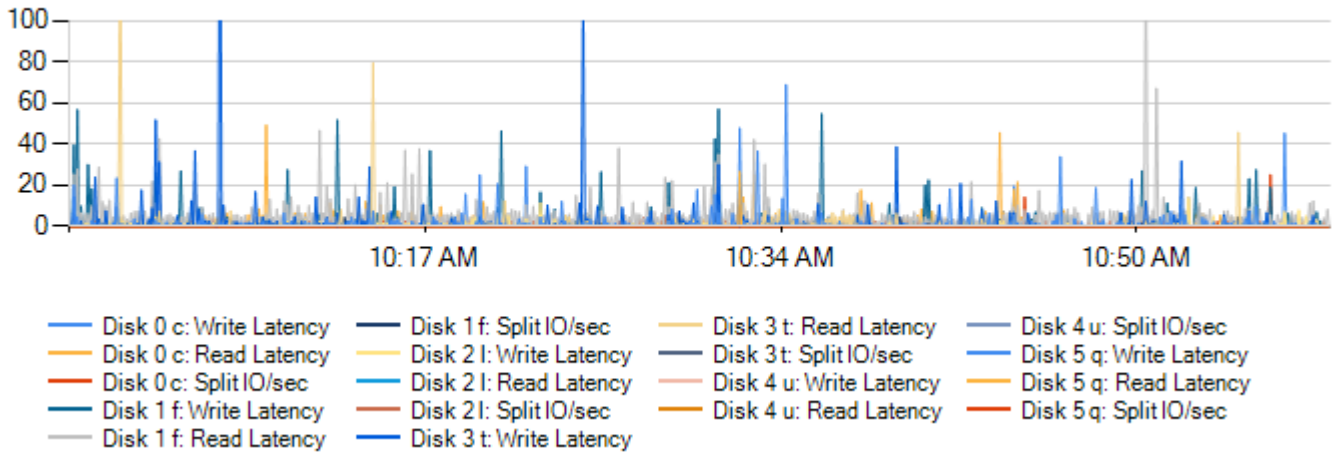

Disk 2 l: Current DQL	0	19	0.04
Disk 2 l: Avg DQL	0	0.91	0.03
Disk 3 t: Current DQL	0	12	0.07
Disk 3 t: Avg DQL	0	6.38	0.09
Disk 4 u: Current DQL	0	0	0
Disk 4 u: Avg DQL	0	0.01	0
Disk 5 q: Current DQL	0	0	0
Disk 5 q: Avg DQL	0	0.04	0

Disk Latency (milliseconds) and Fragmentation

Counter	Minimum	Maximum	Average
Disk 0 c: Avg Write (ms)	0	45.14	0.65
Disk 0 c: Avg Read (ms)	0	49.1	0.93
Disk 0 c: Disk Split IO/sec	0	25	0.49
Disk 1 f: Avg Write (ms)	0	56.84	1.8
Disk 1 f: Avg Read (ms)	0	140.77	4.06
Disk 1 f: Disk Split IO/sec	0	7.6	0.11
Disk 2 l: Avg Write (ms)	0	13.79	0.65
Disk 2 l: Avg Read (ms)	0	2.55	0.01
Disk 2 l: Disk Split IO/sec	0	0.2	0
Disk 3 t: Avg Write (ms)	0	236.4	1.81
Disk 3 t: Avg Read (ms)	0	156.2	0.73
Disk 3 t: Disk Split IO/sec	0	0	0
Disk 4 u: Avg Write (ms)	0	21.27	0.03
Disk 4 u: Avg Read (ms)	0	9.94	0.02
Disk 4 u: Disk Split IO/sec	0	0	0
Disk 5 q: Avg Write (ms)	0	68.73	1.11
Disk 5 q: Avg Read (ms)	0	26.45	0.04
Disk 5 q: Disk Split IO/sec	0	0	0