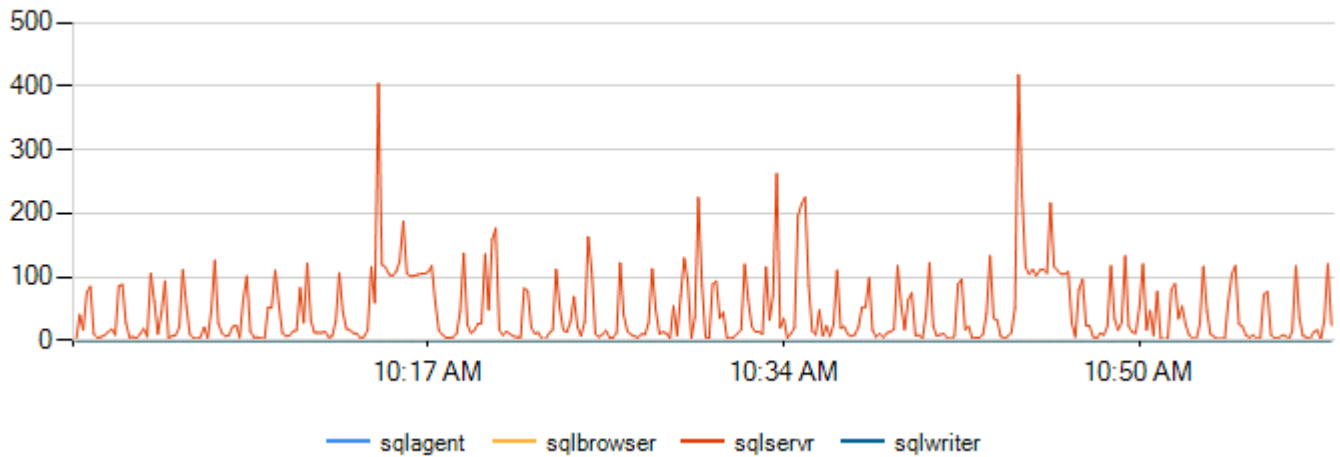

Services Processor Usage

Service	Minimum	Maximum	Average
sqlagent	0	0.31	0
sqlbrowser	0	0	0
sqlservr	0	417.61	45.39
sqlwriter	0	0	0