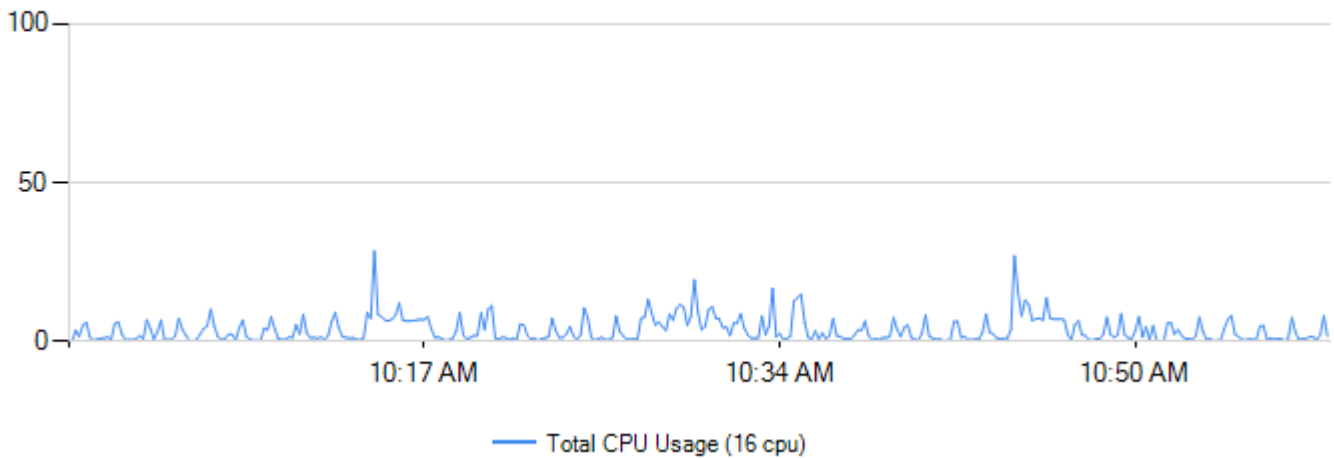

Processor % Usage

Counter	Minimum	Maximum	Average
Total CPU Usage	0	28.47	3.66