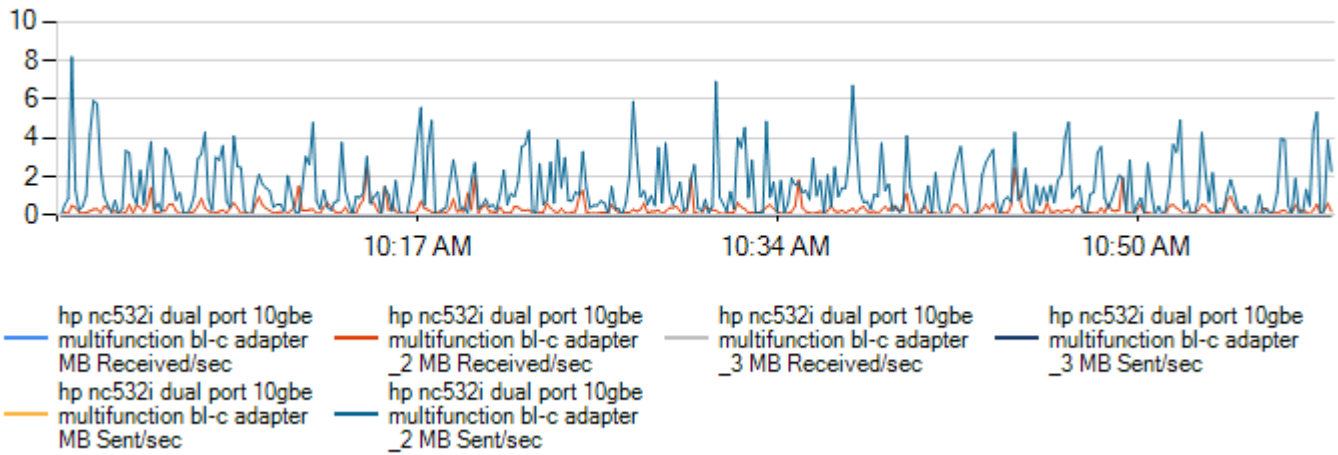

Network Statistics

Counter	Minimum	Maximum	Average
NIC 0 Received Mb/sec	0	0.01	0.01
NIC 0 Sent Mb/sec	0	0	0
NIC 1 Received Mb/sec	0	2.48	0.3
NIC 1 Sent Mb/sec	0	8.17	1.44
NIC 2 Received Mb/sec	0	0	0
NIC 2 Sent Mb/sec	0	0	0
Total Received Mb/sec	0	2.48	0.1
Total Sent Mb/sec	0	8.17	0.48