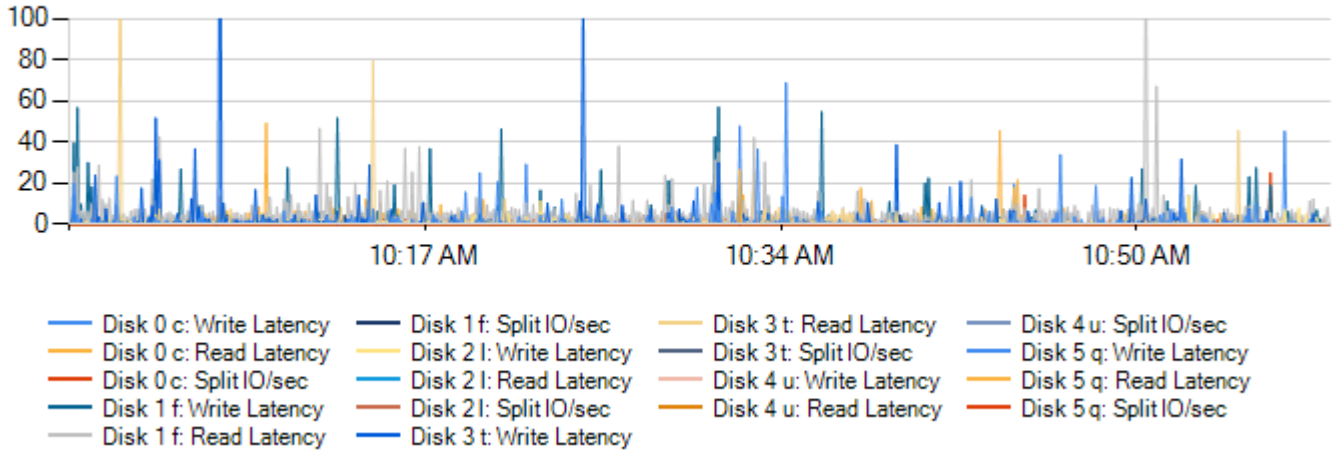

Disk 2 l: Current DQL	0	19	0.04
Disk 2 l: Avg DQL	0	0.91	0.03
Disk 3 t: Current DQL	0	12	0.07
Disk 3 t: Avg DQL	0	6.38	0.09
Disk 4 u: Current DQL	0	0	0
Disk 4 u: Avg DQL	0	0.01	0
Disk 5 q: Current DQL	0	0	0
Disk 5 q: Avg DQL	0	0.04	0

Disk Latency (milliseconds) and Fragmentation

Counter	Minimum	Maximum	Average
Disk 0 c: Avg Write (ms)	0	45.14	0.65
Disk 0 c: Avg Read (ms)	0	49.1	0.93
Disk 0 c: Disk Split IO/sec	0	25	0.49
Disk 1 f: Avg Write (ms)	0	56.84	1.8
Disk 1 f: Avg Read (ms)	0	140.77	4.06
Disk 1 f: Disk Split IO/sec	0	7.6	0.11
Disk 2 l: Avg Write (ms)	0	13.79	0.65
Disk 2 l: Avg Read (ms)	0	2.55	0.01
Disk 2 l: Disk Split IO/sec	0	0.2	0
Disk 3 t: Avg Write (ms)	0	236.4	1.81
Disk 3 t: Avg Read (ms)	0	156.2	0.73
Disk 3 t: Disk Split IO/sec	0	0	0
Disk 4 u: Avg Write (ms)	0	21.27	0.03
Disk 4 u: Avg Read (ms)	0	9.94	0.02
Disk 4 u: Disk Split IO/sec	0	0	0
Disk 5 q: Avg Write (ms)	0	68.73	1.11
Disk 5 q: Avg Read (ms)	0	26.45	0.04
Disk 5 q: Disk Split IO/sec	0	0	0