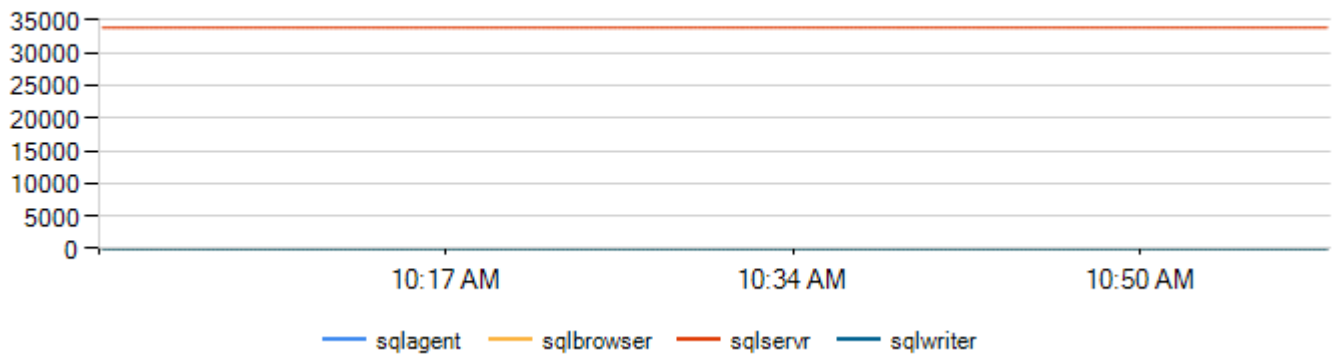

Services Memory Usage (MB)

Service	Minimum	Maximum	Average
sqlagent	12.36	12.58	12.37
sqlbrowser	0.83	0.83	0.83
sqlservr	33845.23	33854.76	33850.34
sqlwriter	1.79	1.79	1.79