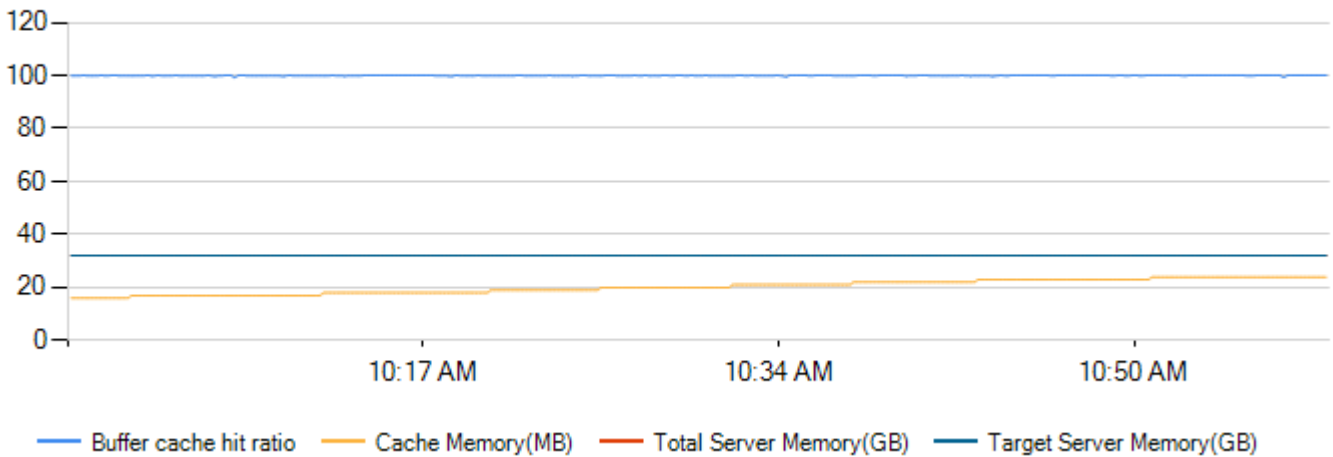

SQLServer Performance Stats

Stats from 01/21/2013 10:01:00 to 01/21/2013 10:59:50

SQL Server Usage

Counter	Minimum	Maximum	Average
SQL User Connections	507	542	524.64
SQL Compilations/Sec	0	65.2	13.13
SQL Re-Compilations/Sec	0	16.8	2.01
SQL Batch Requests/sec	0	10359.71	705.64
SQL Log Flashes/sec	0	409.98	41.17
SQL Lazy Writes/sec	0	0.3	0
SQL Page Splits/sec	0	250.58	11.29

SQL Server Memory

Counter	Minimum	Maximum	Average
SQL Buffer Cache Hit Ratio	99.21	100	99.96
SQL Cache Memory (MB)	16.14	23.8	20.26
SQL Total Memory (GB)	31.84	31.84	31.84

SQL Target Memory (GB)	31.84	31.84	31.84
------------------------	-------	-------	-------