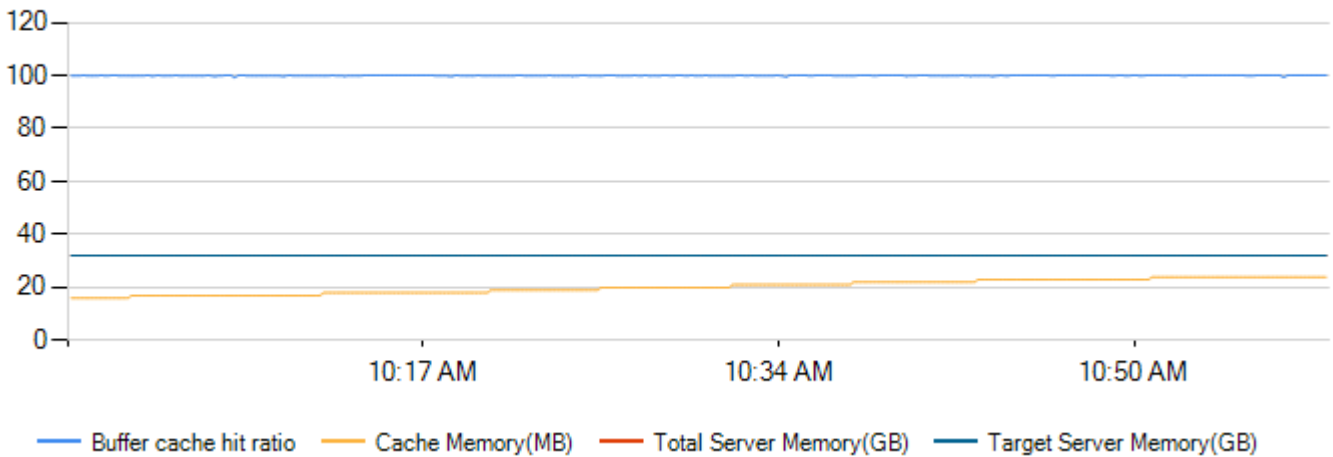

SQL Server Memory

Counter	Minimum	Maximum	Average
SQL Buffer Cache Hit Ratio	99.21	100	99.96
SQL Cache Memory (MB)	16.14	23.8	20.26
SQL Total Memory (GB)	31.84	31.84	31.84