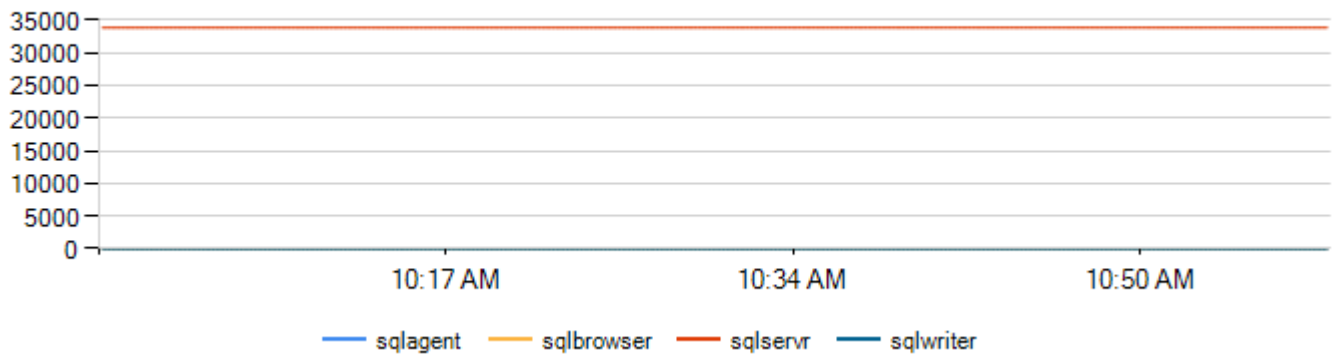

Services Processor Usage

Service	Minimum	Maximum	Average
sqlagent	0	0.31	0
sqlbrowser	0	0	0
sqlservr	0	417.61	45.39
sqlwriter	0	0	0

Services Memory Usage (MB)

Service	Minimum	Maximum	Average
sqlagent	12.36	12.58	12.37
sqlbrowser	0.83	0.83	0.83
sqlservr	33845.23	33854.76	33850.34
sqlwriter	1.79	1.79	1.79