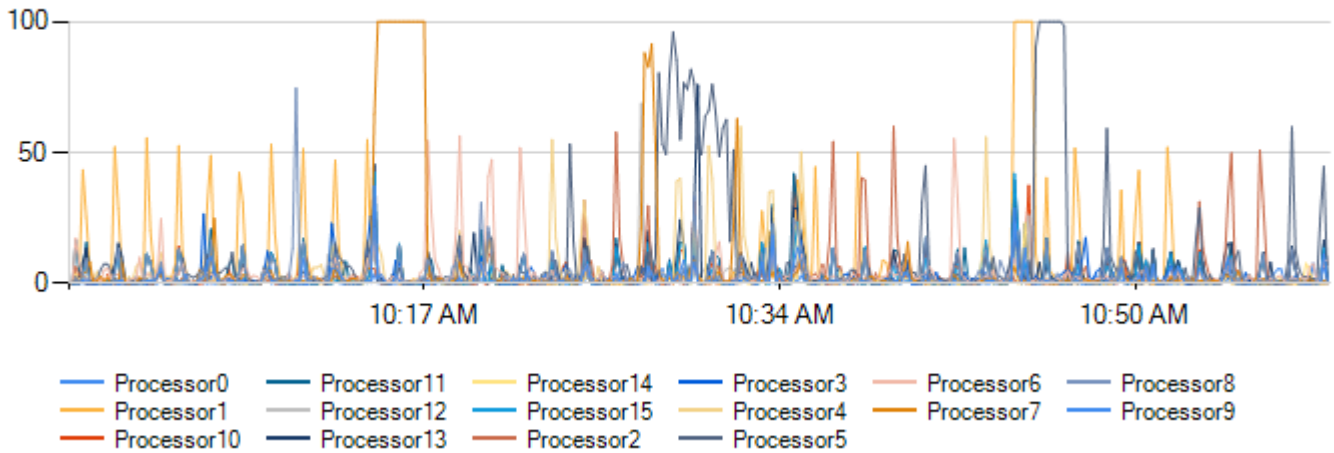

SQL Server Stats

Counter	Minimum	Maximum	Average
SQL Processes Blocked	0	0	0
SQL DeadLocks/sec	0	0	0
SQL Locks Avg Wait(ms)	0	952	4.6
SQL Latches Avg Wait(ms)	0	17.1	1.58

Processor % Usage

Counter	Minimum	Maximum	Average
Total CPU Usage	0	28.47	3.66

Individual Processor % Usage

Counter	Minimum	Maximum	Average
Processor 0	0	20.75	0.84
Processor 1	0	100	6.71
Processor 2	0	41.19	2.96
Processor 3	0	41.97	3.68
Processor 4	0	68.8	1.76
Processor 5	0	75.82	3.94
Processor 6	0	34.01	0.94
Processor 7	0	42.44	2.79
Processor 8	0	59.91	3.43
Processor 9	0	26.52	2.21
Processor 10	0	59.91	3.3
Processor 11	0	100	10.67
Processor 12	0	56.32	3.77
Processor 13	0	100	6.91
Processor 14	0	74.57	3.32
Processor 15	0	37.29	1.43
ALL	0	100	3.67