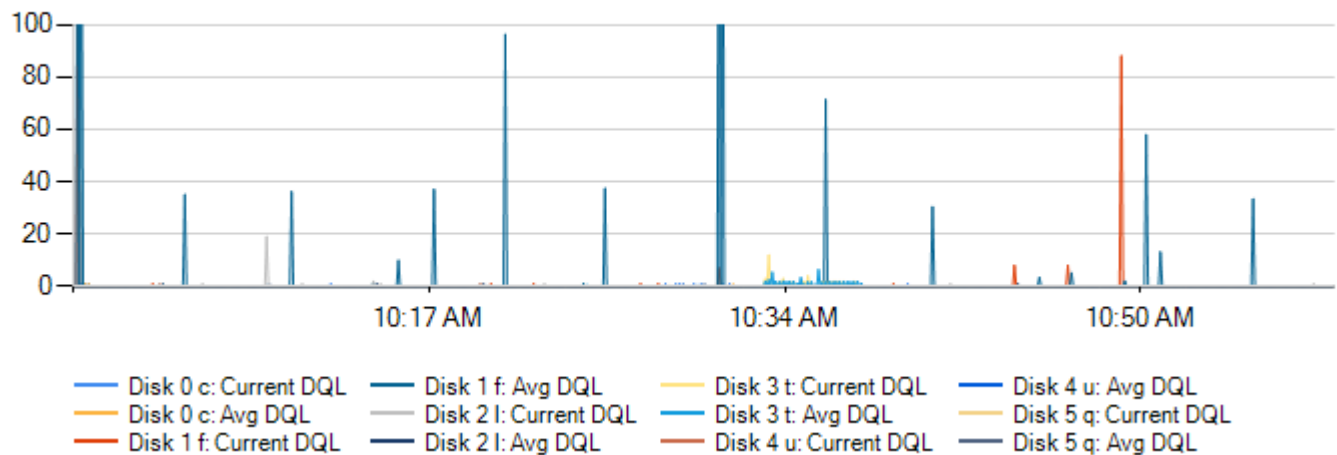

Disk Queue Length

Counter	Minimum	Maximum	Average
Disk 0 c: Current DQL	0	1	0.02
Disk 0 c: Avg DQL	0	1.01	0.02
Disk 1 f: Current DQL	0	137	0.36
Disk 1 f: Avg DQL	0	255.86	1.9