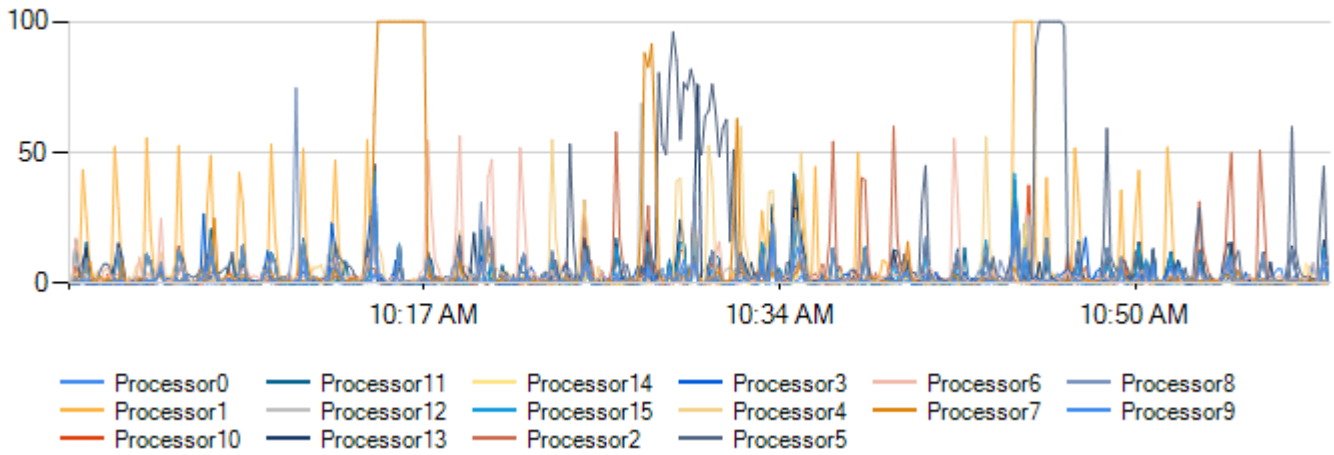

Individual Processor % Usage