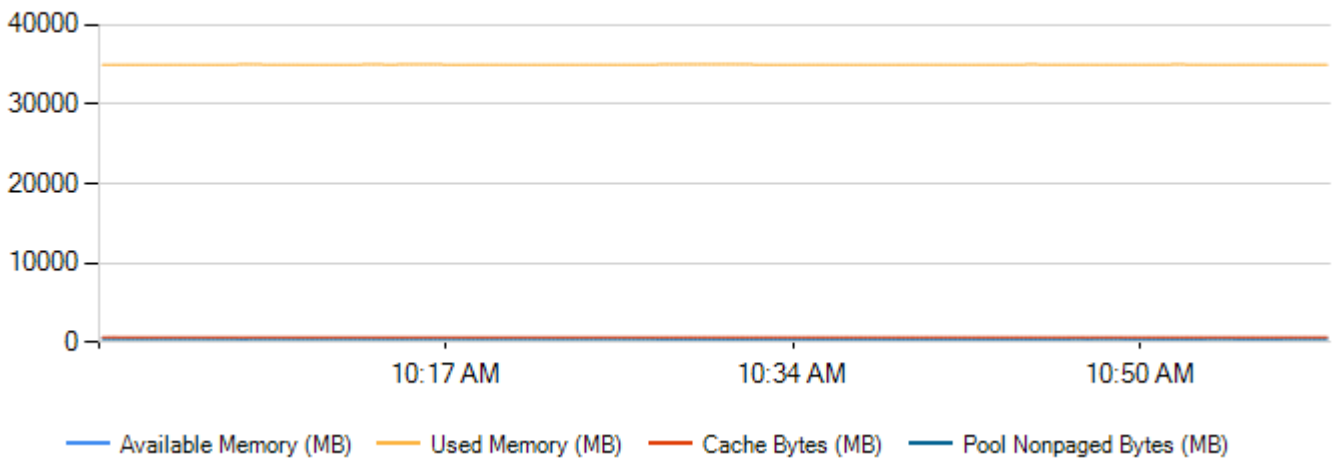

Physical Memory Statistics