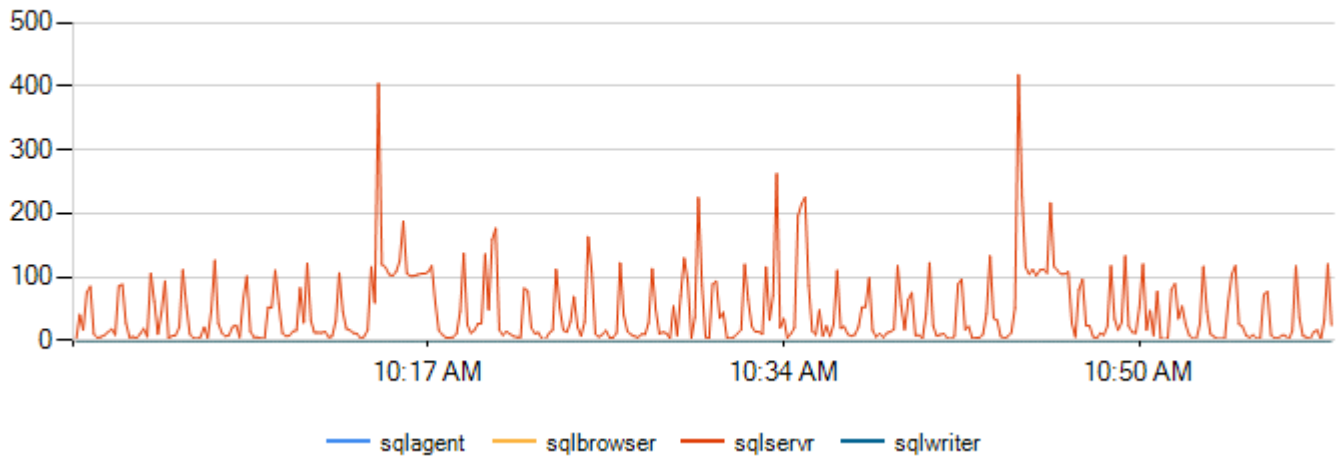

Services Processor Usage

Service	Minimum	Maximum	Average
sqlagent	0	0.31	0
sqlbrowser	0	0	0
sqlservr	0	417.61	45.39
sqlwriter	0	0	0