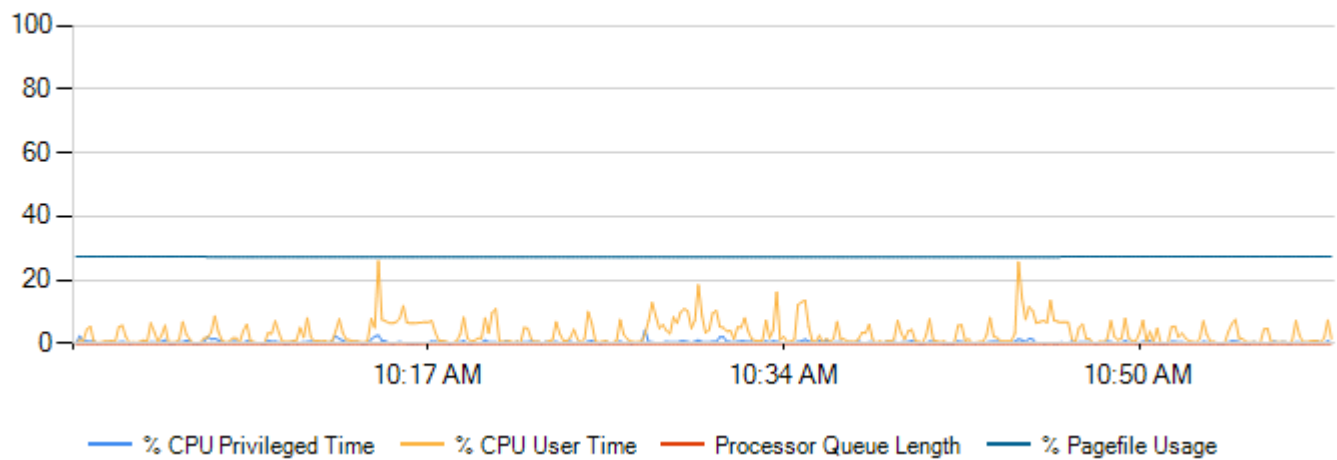

### CPU Stats and Pagefile Usage

Counter	Minimum	Maximum	Average
% CPU Privileged Time	0	4.28	0.45
% CPU User Time	0	25.93	3.22
Processor Queue Length	0	0	0
% Page File Usage	27.12	27.34	27.2