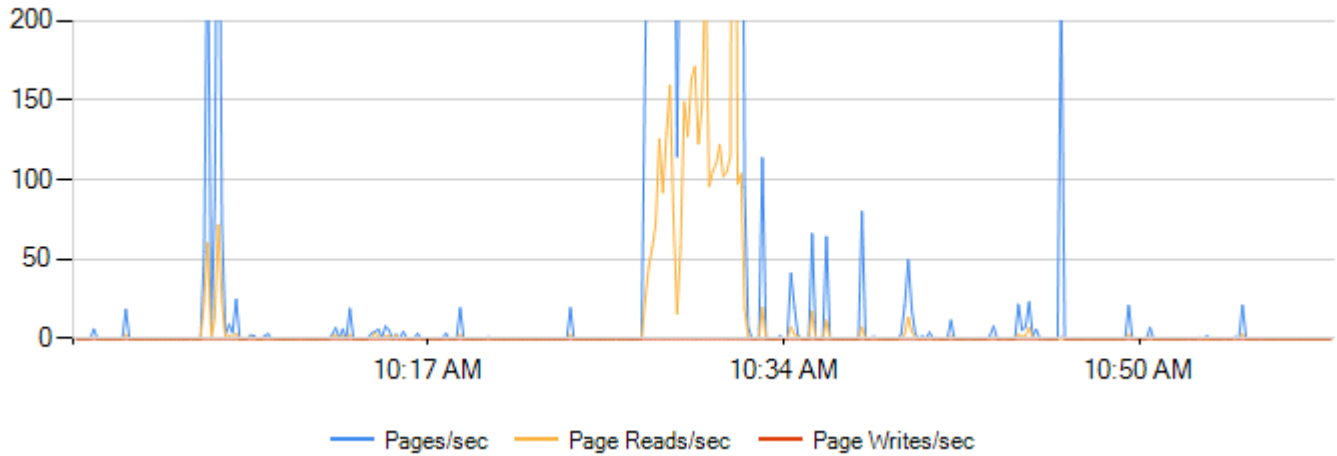

Counter	Minimum	Maximum	Average
Avail Memory	459.19	561.28	517.11
Used Memory	34921.98	35004.63	34954.63
Cache Bytes (MB)	644.75	683.65	663.48
Pool Nonpaged Bytes (MB)	233.14	237.16	234.69

Paging Stats

Counter	Minimum	Maximum	Average
Pages/sec	0	1263.13	52.99
Page Reads/sec	0	635.36	11.08
Page Writes/sec	0	0.9	0