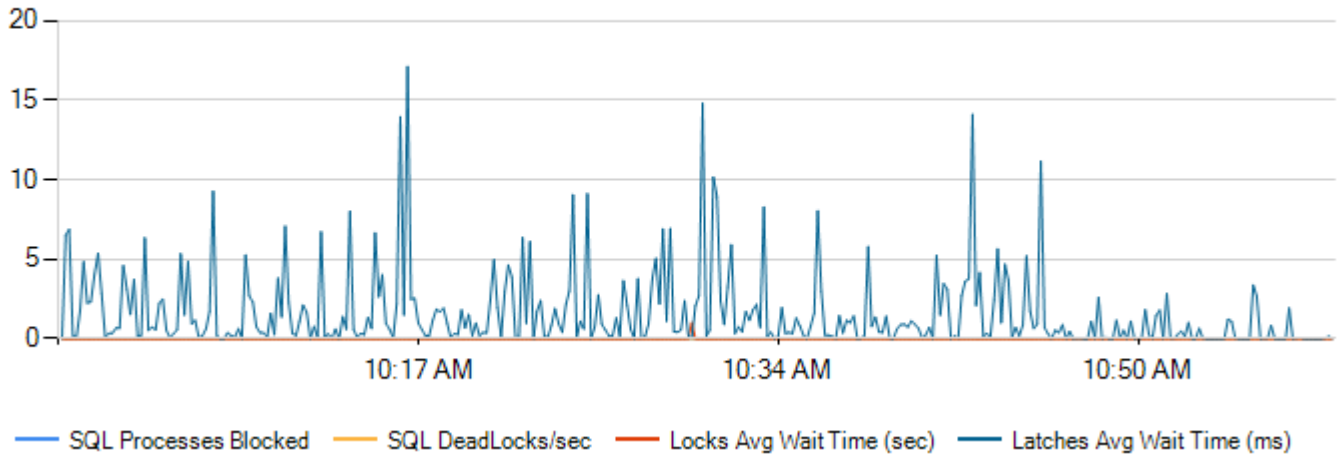

SQL Target Memory (GB)	31.84	31.84	31.84

SQL Server Stats

Counter	Minimum	Maximum	Average
SQL Processes Blocked	0	0	0
SQL DeadLocks/sec	0	0	0
SQL Locks Avg Wait(ms)	0	952	4.6
SQL Latches Avg Wait(ms)	0	17.1	1.58